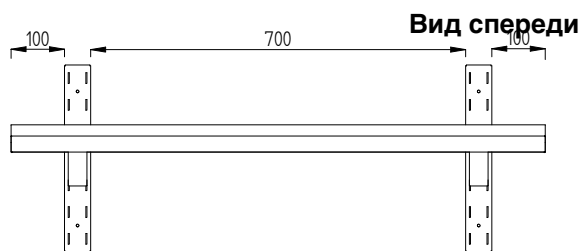

PLUS - Static Preparation

Настенная полка с кронштейнами, 1000 мм

Основная информация

Габариты, ширина:	134148 (GGWSS104)	1000 мм
Габариты, высота:		350 мм
Габариты, глубина:		415 мм
Вес нетто:		6.1 кг